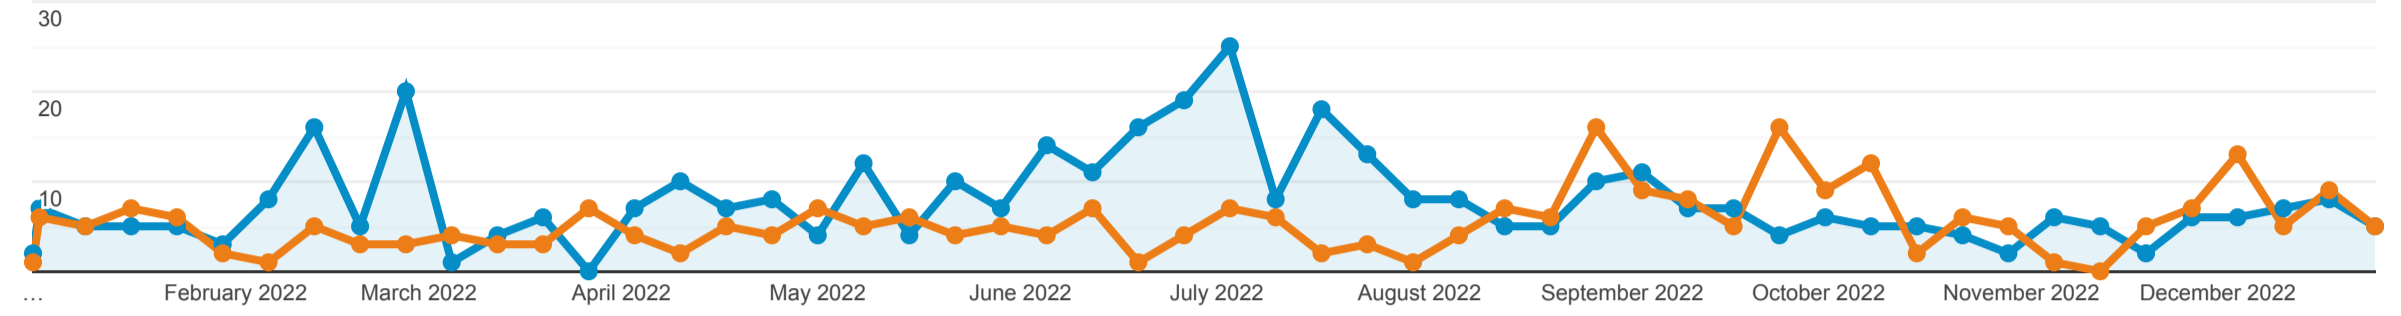

Pastor Statistics

Jan 1, 2022 - Dec 31, 2022  
 Compare to: Jan 1, 2021 - Dec 31, 2021

All Users - Clean  
 +0.71% Users

Stats by Users

Jan 1, 2022 - Dec 31, 2022: ● Users  
 Jan 1, 2021 - Dec 31, 2021: ● Users

Page	Users
<b>All Users - Clean</b>	<b>42.28%</b> 387 vs 272
1. /pastor	
Jan 1, 2022 - Dec 31, 2022	<b>387</b> (100.00%)
Jan 1, 2021 - Dec 31, 2021	<b>272</b> (100.00%)
<b>% Change</b>	<b>42.28%</b>

Rows 1 - 1 of 1