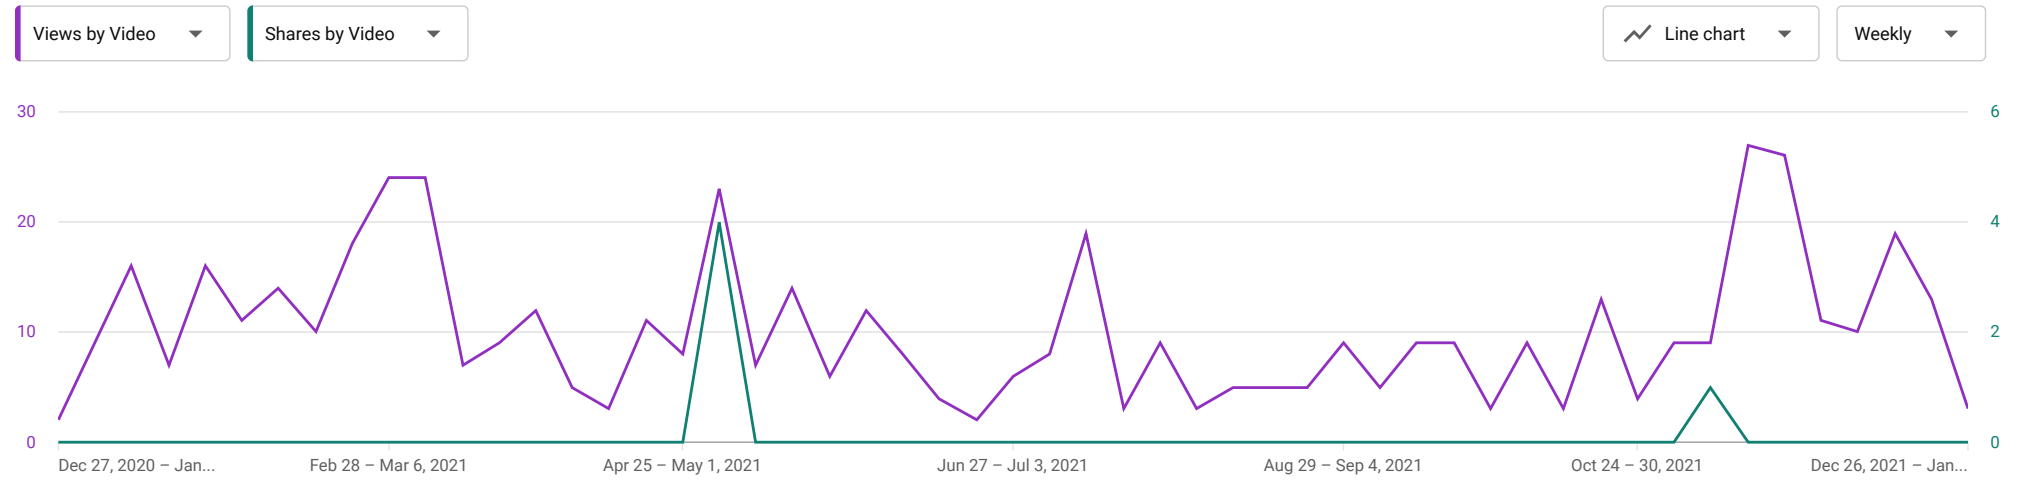

Channel

Saint Mary of the Woods Catholic Church

COMPARE TO...

Filter

Jan 1 - Dec 31, 2021

Custom

Video Traffic source Geography Viewer age Viewer gender Date Subscription status Subscription source Playlist More