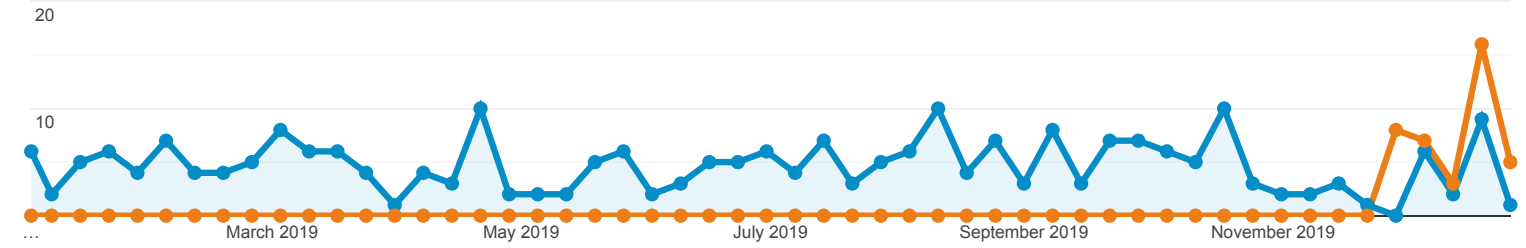

Pastor Statistics

All Users
 +4.26% Users

Jan 1, 2019 - Dec 31, 2019
 Compare to: Jan 1, 2018 - Dec 31, 2018

Stats by Users

Jan 1, 2019 - Dec 31, 2019: ● Users
 Jan 1, 2018 - Dec 31, 2018: ● Users

Page	Users
	553.12% ▲ 209 vs 32
1. /pastor	
Jan 1, 2019 - Dec 31, 2019	209 (100.00%)
Jan 1, 2018 - Dec 31, 2018	31 (96.88%)
% Change	574.19%
2. /pastor?fbclid=IwAR0XogaWrB9v6lVrF9-JszDYVdOn6jXuoQHOFcJX0Fic7MLiktUhrTxnnRE	
Jan 1, 2019 - Dec 31, 2019	0 (0.00%)
Jan 1, 2018 - Dec 31, 2018	1 (3.12%)
% Change	-100.00%