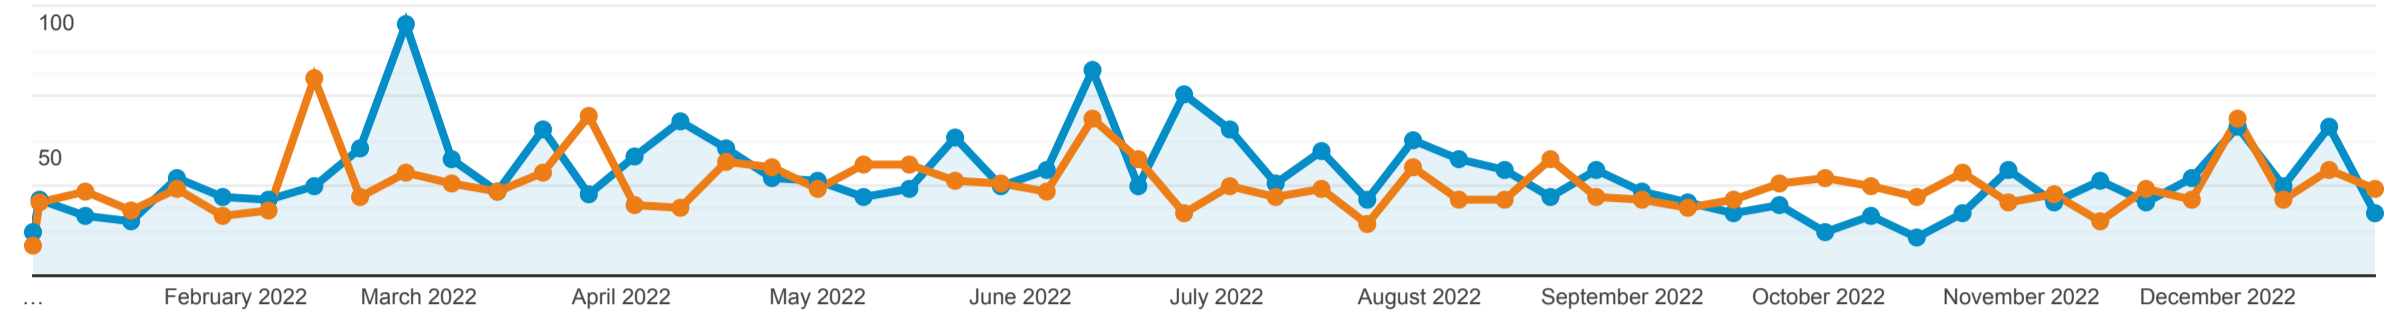

Calendar Statistics

All Users - Clean  
 -0.66% Users

Jan 1, 2022 - Dec 31, 2022  
 Compare to: Jan 1, 2021 - Dec 31, 2021

Stats by Users

Jan 1, 2022 - Dec 31, 2022: ● Users  
 Jan 1, 2021 - Dec 31, 2021: ● Users

Page	Users
<b>All Users - Clean</b>	<b>14.45%</b> <span style="color: green;">▲</span> 1,505 vs 1,315
1. <a href="/calendar">/calendar</a>	
Jan 1, 2022 - Dec 31, 2022	<b>1,505</b> (99.93%)
Jan 1, 2021 - Dec 31, 2021	<b>1,315</b> (100.00%)
<b>% Change</b>	<b>14.45%</b>
2. <a href="/calendar?msclkid=7cca87a7a89511e6caea1e13499b43953">/calendar?msclkid=7cca87a7a89511e6caea1e13499b43953</a>	
Jan 1, 2022 - Dec 31, 2022	<b>1</b> (0.07%)
Jan 1, 2021 - Dec 31, 2021	<b>0</b> (0.00%)
<b>% Change</b>	<b>∞%</b>