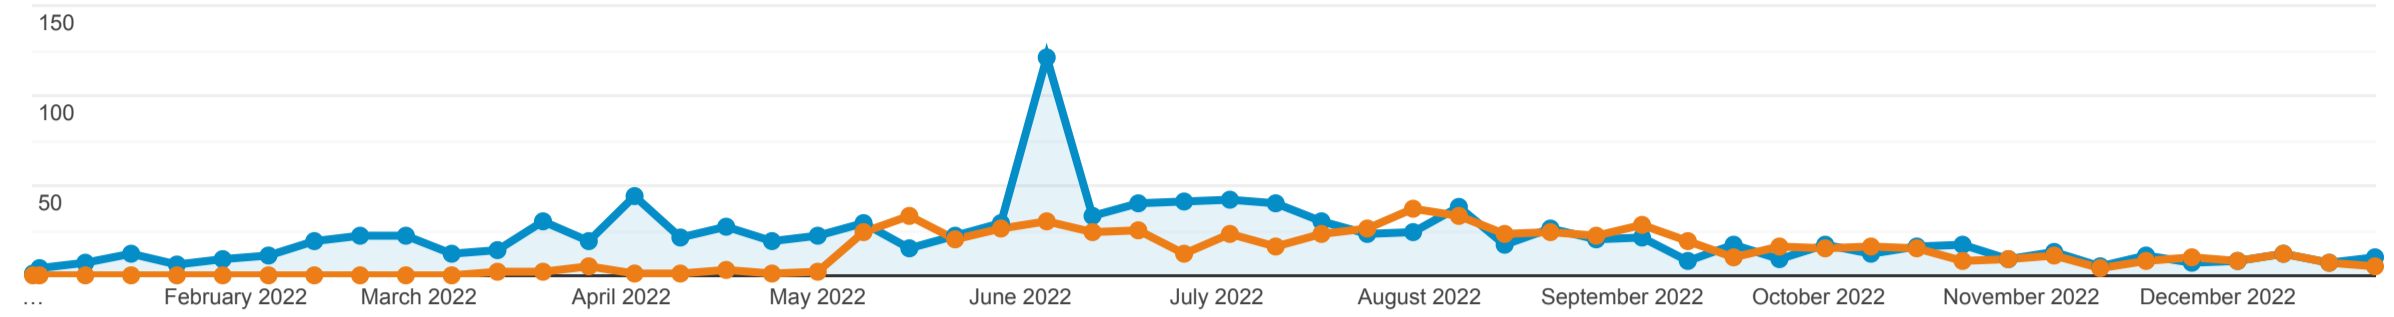

Fatima Statistics

All Users - Clean
+3.96% Users

Jan 1, 2022 - Dec 31, 2022
Compare to: Jan 1, 2021 - Dec 31, 2021

Stats by Users

Jan 1, 2022 - Dec 31, 2022: ● Users
Jan 1, 2021 - Dec 31, 2021: ● Users

Page	Users
All Users - Clean	76.89% ▲ 1,079 vs 610
1. /fatima	
Jan 1, 2022 - Dec 31, 2022	1,003 (92.70%)
Jan 1, 2021 - Dec 31, 2021	606 (99.34%)
% Change	65.51%
2. /fatima?fbclid=IwAR0s6Z-nsbeNDywQrwLK_kahP5x_rLJBvo94b3fITCE0_TMq_ODKHJAsyXI	
Jan 1, 2022 - Dec 31, 2022	2 (0.18%)
Jan 1, 2021 - Dec 31, 2021	0 (0.00%)
% Change	∞%
3. /fatima?fbclid=IwAR0_MYIFczXosSCPUxGz2twGwOWMBMRVJkSIXqB8IMz6QO6RWOm5nFipQho	
Jan 1, 2022 - Dec 31, 2022	1 (0.09%)
Jan 1, 2021 - Dec 31, 2021	0 (0.00%)
% Change	∞%
4. /fatima?fbclid=IwAR06AycNHFWytnv_U_MQgGtWYQdDgiM0cds1gdQV_cXFFc4SXVKQMOqdDI	
Jan 1, 2022 - Dec 31, 2022	1 (0.09%)
Jan 1, 2021 - Dec 31, 2021	0 (0.00%)
% Change	∞%
5. /fatima?fbclid=IwAR07-ZBme30jzzG_YpxMyGtK8zX1IN51jC_H6_Y5eThBOSc00KeiMQB1_DU	
Jan 1, 2022 - Dec 31, 2022	1 (0.09%)
Jan 1, 2021 - Dec 31, 2021	0 (0.00%)
% Change	∞%
6. /fatima?fbclid=IwAR0b6VF75KN3b1x7PljGrholyXz4H7bFzHyBQ5DBRCUqCaL-ddDjKfcKWzA	
Jan 1, 2022 - Dec 31, 2022	1 (0.09%)
Jan 1, 2021 - Dec 31, 2021	0 (0.00%)
% Change	∞%
7. /fatima?fbclid=IwAR0bAWGv_O_zfGU64igOT4BM4RReiYY28yrxjPq-ziz1YHMP9ISkiLHUzpzQ	
Jan 1, 2022 - Dec 31, 2022	1 (0.09%)
Jan 1, 2021 - Dec 31, 2021	0 (0.00%)
% Change	∞%
8. /fatima?fbclid=IwAR0Bk-S7u7mRjL4yeCK-e9P20xPomlfpPD2B0kep3FHGINGI9qyLKmlzdis	
Jan 1, 2022 - Dec 31, 2022	1 (0.09%)
Jan 1, 2021 - Dec 31, 2021	0 (0.00%)
% Change	∞%

		(0.00%)
% Change		∞%
9. /fatima?fbclid=IwAR0eEdLiy-wSWaNqjOFeX8gRZ9RH2hHSBicUhy8G2f54ouGIO-FXRvMuFj8		
Jan 1, 2022 - Dec 31, 2022		1 (0.09%)
Jan 1, 2021 - Dec 31, 2021		0 (0.00%)
% Change		∞%
10. /fatima?fbclid=IwAR0HJkbjmuc5Wc-NhvaRGe11x4fzbBQV-m-jNiZk80Ghjejt-X3kEBSWhcA		
Jan 1, 2022 - Dec 31, 2022		1 (0.09%)
Jan 1, 2021 - Dec 31, 2021		0 (0.00%)
% Change		∞%