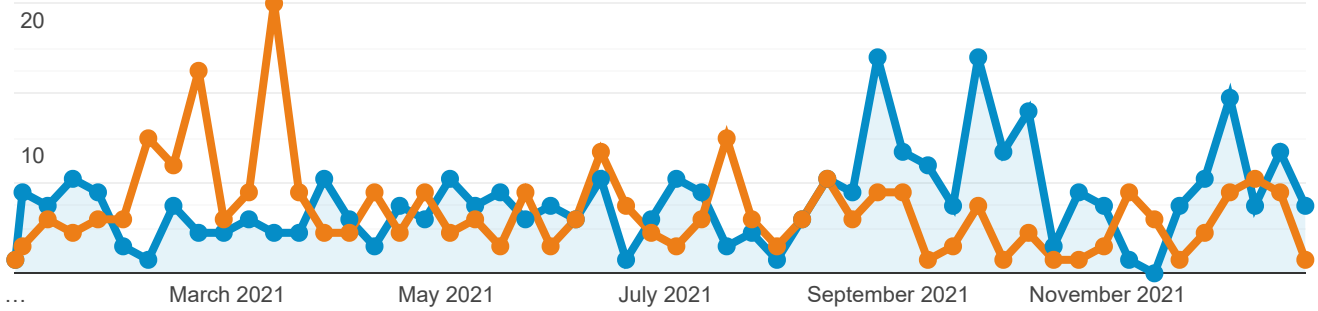

+ Add Segment

Stats by Users

Stats by Pageviews

Users

vs. [Select a metric](#)

Day

Week

Month

Jan 1, 2021 - Dec 31, 2021: ● Users

Jan 1, 2020 - Dec 31, 2020: ● Users

Primary Dimension: Page

Plot Rows

Secondary dimension

advanced

Sort Type:

Default