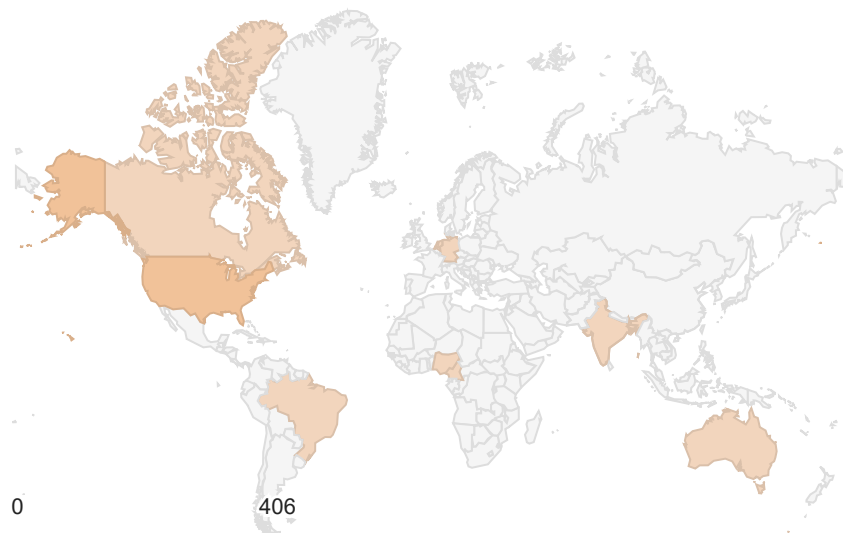

Homily Map

SAVE

EXPORT

SHARE

EDIT

All Users
 +6.35% Users

Jan 1, 2020 - Dec 31, 2020
 Compare to: Dec 31, 2018 - Dec 31, 2019

+ Add Segment

City Map

Users

Jan 1, 2020 - Dec 31, 2020

Dec 31, 2018 - Dec 31, 2019

Primary Dimension: **Country** City Continent Sub Continent

Country	Users
	358.89% <small>413 vs 90</small>
1. United States	
Jan 1, 2020 - Dec 31, 2020	406 (98.31%)
Dec 31, 2018 - Dec 31, 2019	89 (96.74%)
% Change	356.18%
2. Bangladesh	
Jan 1, 2020 - Dec 31, 2020	1 (0.24%)
Dec 31, 2018 - Dec 31, 2019	0 (0.00%)
% Change	∞%
3. Brazil	
Jan 1, 2020 - Dec 31, 2020	1 (0.24%)
Dec 31, 2018 - Dec 31, 2019	0 (0.00%)
% Change	∞%
4. Canada	
Jan 1, 2020 - Dec 31, 2020	1 (0.24%)
Dec 31, 2018 - Dec 31, 2019	0 (0.00%)
% Change	∞%
5. Cameroon	
Jan 1, 2020 - Dec 31, 2020	1 (0.24%)
Dec 31, 2018 - Dec 31, 2019	0 (0.00%)
% Change	∞%
6. Germany	
Jan 1, 2020 - Dec 31, 2020	1 (0.24%)
Dec 31, 2018 - Dec 31, 2019	1 (1.09%)
% Change	0.00%
7. India	
Jan 1, 2020 - Dec 31, 2020	1 (0.24%)

Country	Users
	358.89% 413 vs 90
Dec 31, 2018 - Dec 31, 2019	0 (0.00%)
% Change	∞%
8. Nigeria	
Jan 1, 2020 - Dec 31, 2020	1 (0.24%)
Dec 31, 2018 - Dec 31, 2019	0 (0.00%)
% Change	∞%
9. Australia	
Jan 1, 2020 - Dec 31, 2020	0 (0.00%)
Dec 31, 2018 - Dec 31, 2019	1 (1.09%)
% Change	-100.00%
10. Netherlands	
Jan 1, 2020 - Dec 31, 2020	0 (0.00%)
Dec 31, 2018 - Dec 31, 2019	1 (1.09%)
% Change	-100.00%