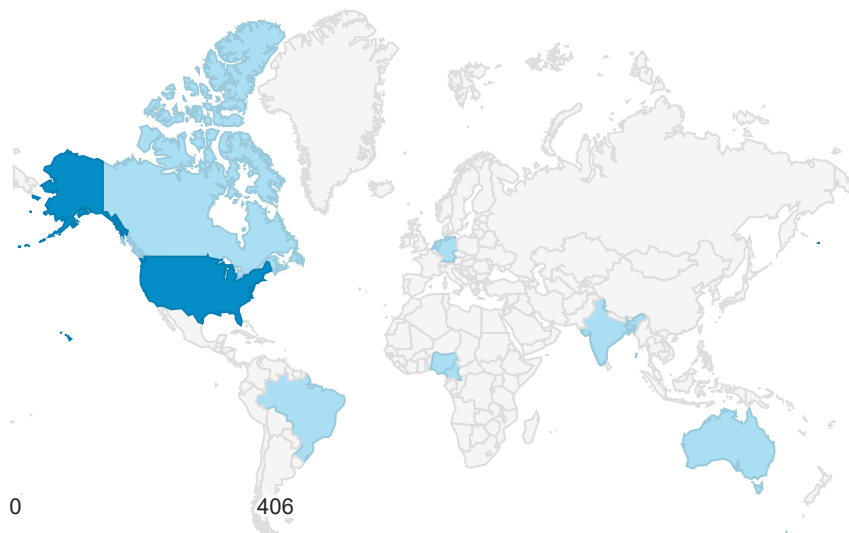

Homily Map

SAVE

EXPORT

SHARE

EDIT

All Users
 +6.35% Users

Jan 1, 2020 - Dec 31, 2020
 Compare to: Dec 31, 2018 - Dec 31, 2019

+ Add Segment

City Map

Users

Jan 1, 2020 - Dec 31, 2020

Dec 31, 2018 - Dec 31, 2019

Primary Dimension: **Country** City Continent Sub Continent

Country	Users
	358.89% <small>413 vs 90</small>
1. United States	
Jan 1, 2020 - Dec 31, 2020	406 (98.31%)
Dec 31, 2018 - Dec 31, 2019	89 (96.74%)
% Change	356.18%
2. Bangladesh	
Jan 1, 2020 - Dec 31, 2020	1 (0.24%)
Dec 31, 2018 - Dec 31, 2019	0 (0.00%)
% Change	∞%
3. Brazil	
Jan 1, 2020 - Dec 31, 2020	1 (0.24%)
Dec 31, 2018 - Dec 31, 2019	0 (0.00%)
% Change	∞%
4. Canada	
Jan 1, 2020 - Dec 31, 2020	1 (0.24%)
Dec 31, 2018 - Dec 31, 2019	0 (0.00%)
% Change	∞%
5. Cameroon	
Jan 1, 2020 - Dec 31, 2020	1 (0.24%)
Dec 31, 2018 - Dec 31, 2019	0 (0.00%)
% Change	∞%
6. Germany	
Jan 1, 2020 - Dec 31, 2020	1 (0.24%)
Dec 31, 2018 - Dec 31, 2019	1 (1.09%)
% Change	0.00%
7. India	
Jan 1, 2020 - Dec 31, 2020	1 (0.24%)

Country	Users
	358.89% 413 vs 90
Dec 31, 2018 - Dec 31, 2019	0 (0.00%)
% Change	∞%
8. Nigeria	
Jan 1, 2020 - Dec 31, 2020	1 (0.24%)
Dec 31, 2018 - Dec 31, 2019	0 (0.00%)
% Change	∞%
9. Australia	
Jan 1, 2020 - Dec 31, 2020	0 (0.00%)
Dec 31, 2018 - Dec 31, 2019	1 (1.09%)
% Change	-100.00%
10. Netherlands	
Jan 1, 2020 - Dec 31, 2020	0 (0.00%)
Dec 31, 2018 - Dec 31, 2019	1 (1.09%)
% Change	-100.00%