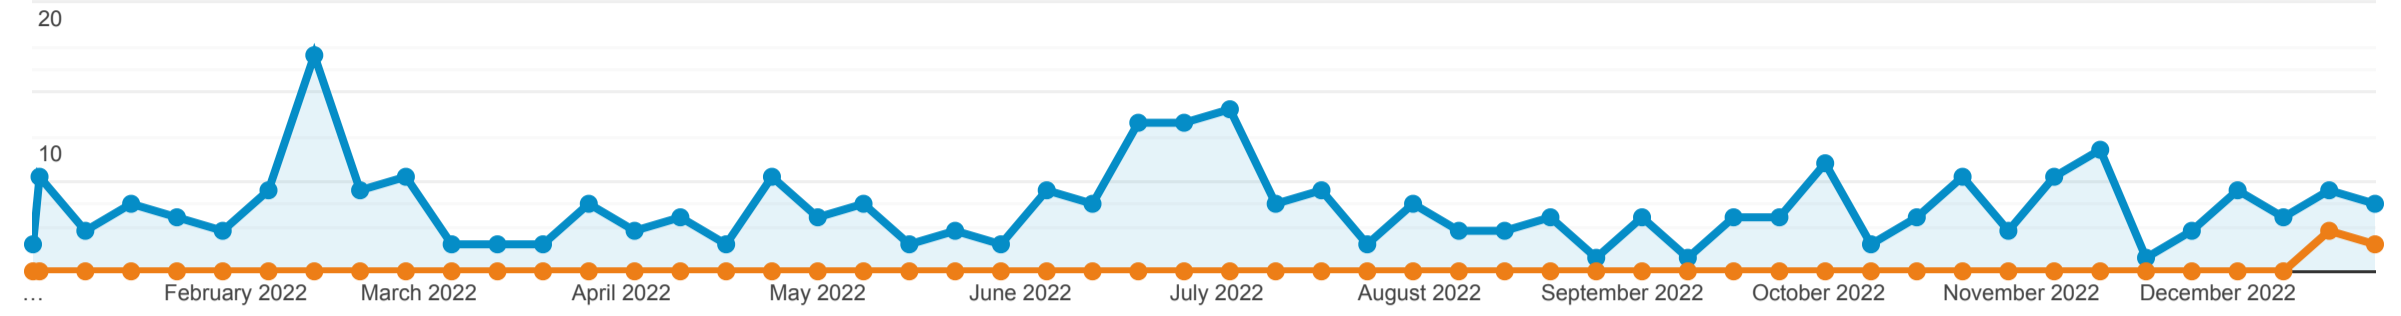

Ask Father Shawn Statistics

Jan 1, 2022 - Dec 31, 2022
 Compare to: Jan 1, 2021 - Dec 31, 2021

All Users - Clean
 +2.47% Users

Stats by Users

Jan 1, 2022 - Dec 31, 2022: ● Users
 Jan 1, 2021 - Dec 31, 2021: ● Users

Page	Users
All Users - Clean	4,440.00% 227 vs 5
1. /ask-father-shawn	
Jan 1, 2022 - Dec 31, 2022	226 (99.56%)
Jan 1, 2021 - Dec 31, 2021	5 (100.00%)
% Change	4,420.00%
2. /ask-father-shawn/	
Jan 1, 2022 - Dec 31, 2022	1 (0.44%)
Jan 1, 2021 - Dec 31, 2021	0 (0.00%)
% Change	∞%