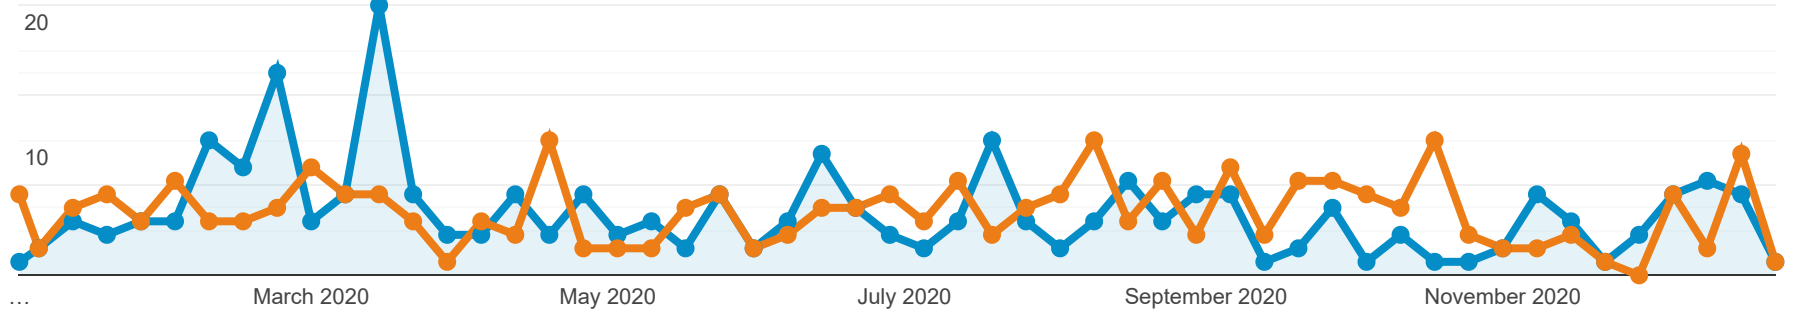

Pastor Statistics

SAVE

EXPORT

SHARE

EDIT

All Users
 -0.34% Users

Jan 1, 2020 - Dec 31, 2020
 Compare to: Jan 1, 2019 - Dec 31, 2019

+ Add Segment

Stats by Users **Stats by Pageviews**

Users vs. [Select a metric](#)

Day **Week** Month

Jan 1, 2020 - Dec 31, 2020: ● Users
 Jan 1, 2019 - Dec 31, 2019: ● Users

Primary Dimension: Page

Page	Users
	8.13% 226 vs 209
1. /pastor	
Jan 1, 2020 - Dec 31, 2020	226 (100.00%)
Jan 1, 2019 - Dec 31, 2019	209 (100.00%)
% Change	8.13%