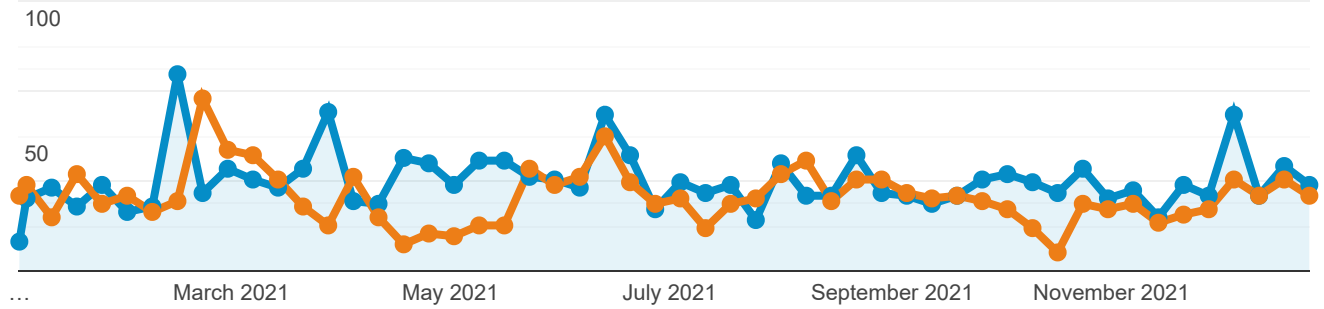

Calendar Statistics

SAVE

EXPORT

SHARE

EDIT

All Users - Clean
-3.74% Users

Jan 1, 2021 - Dec 31, 2021

Compare to: Jan 1, 2020 - Dec 31, 2020

+ Add Segment

Stats by Users

Stats by Pageviews

Users

vs. [Select a metric](#)

Day

Week

Month

Jan 1, 2021 - Dec 31, 2021: ● Users

Jan 1, 2020 - Dec 31, 2020: ● Users

Primary Dimension: Page

Plot Rows

Secondary dimension

advanced

Sort Type:

Default

<input type="checkbox"/>	Page	Users
	All Users - Clean	27.18% 1,315 vs 1,034
<input type="checkbox"/>	1. /calendar	
	Jan 1, 2021 - Dec 31, 2021	1,315 (100.00%)
	Jan 1, 2020 - Dec 31, 2020	1,034 (100.00%)
	% Change	27.18%