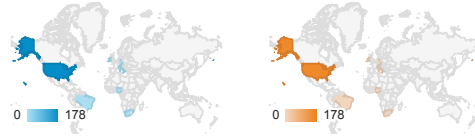

Homily Map

Jan 1, 2018 - Dec 31, 2018
Compare to: Jan 1, 2017 - Dec 31, 2017

City Map

Jan 1, 2018 - Dec 31, 2018 Jan 1, 2017 - Dec 31, 2017

Country	Users
	15.82% 183 vs 158
1. United States	
Jan 1, 2018 - Dec 31, 2018	178 (97.27%)
Jan 1, 2017 - Dec 31, 2017	156 (98.73%)
% Change	14.10%
2. Ireland	
Jan 1, 2018 - Dec 31, 2018	1 (0.55%)
Jan 1, 2017 - Dec 31, 2017	0 (0.00%)
% Change	∞%
3. Italy	
Jan 1, 2018 - Dec 31, 2018	1 (0.55%)
Jan 1, 2017 - Dec 31, 2017	0 (0.00%)
% Change	∞%
4. Nigeria	
Jan 1, 2018 - Dec 31, 2018	1 (0.55%)
Jan 1, 2017 - Dec 31, 2017	0 (0.00%)
% Change	∞%
5. South Africa	
Jan 1, 2018 - Dec 31, 2018	1 (0.55%)
Jan 1, 2017 - Dec 31, 2017	0 (0.00%)
% Change	∞%
6. (not set)	
Jan 1, 2018 - Dec 31, 2018	1 (0.55%)
Jan 1, 2017 - Dec 31, 2017	0 (0.00%)
% Change	∞%
7. Brazil	
Jan 1, 2018 - Dec 31, 2018	1 (0.55%)
Jan 1, 2017 - Dec 31, 2017	0 (0.00%)
% Change	∞%