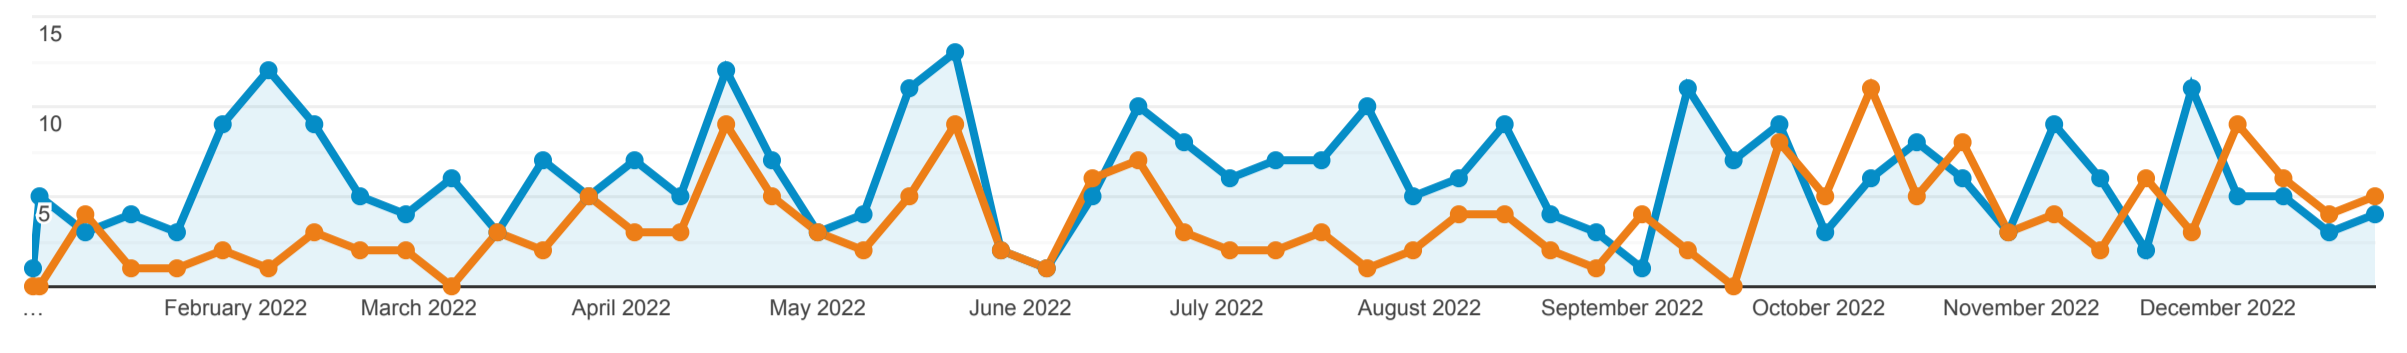

Seminarians Statistics

All Users - Clean
 +1.12% Users

Jan 1, 2022 - Dec 31, 2022
 Compare to: Jan 1, 2021 - Dec 31, 2021

Stats by Users

Jan 1, 2022 - Dec 31, 2022: ● Users
 Jan 1, 2021 - Dec 31, 2021: ● Users

Page	Users
All Users - Clean	75.71% ▲ 311 vs 177
1. /seminarians	
Jan 1, 2022 - Dec 31, 2022	310 (99.68%)
Jan 1, 2021 - Dec 31, 2021	177 (100.00%)
% Change	75.14%
2. /seminarians/	
Jan 1, 2022 - Dec 31, 2022	1 (0.32%)
Jan 1, 2021 - Dec 31, 2021	0 (0.00%)
% Change	∞%