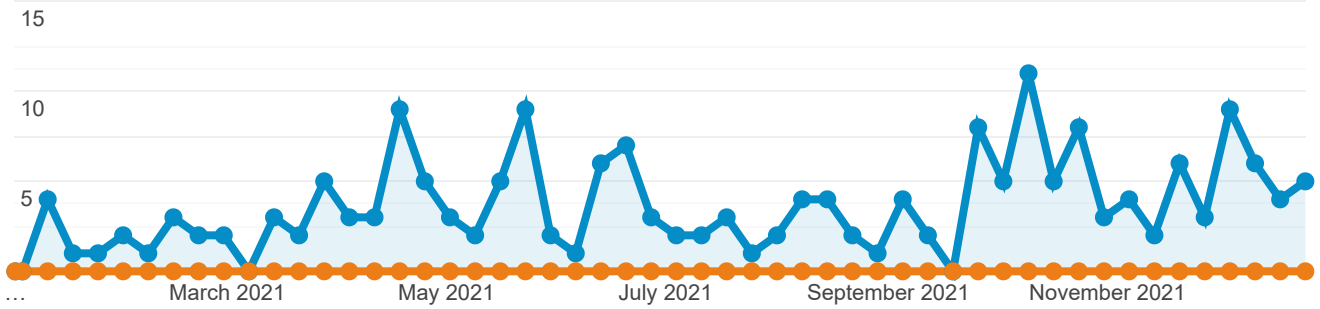

Seminarians Statistics

SAVE

EXPORT

SHARE

EDIT

All Users - Clean
+2.36% Users

Jan 1, 2021 - Dec 31, 2021

Compare to: Jan 1, 2020 - Dec 31, 2020

+ Add Segment

Stats by Users

Stats by Pageviews

Users

vs. [Select a metric](#)

Day

Week

Month

Jan 1, 2021 - Dec 31, 2021: ● Users

Jan 1, 2020 - Dec 31, 2020: ● Users

Primary Dimension: Page

Plot Rows

Secondary dimension

advanced

Sort Type:

Default