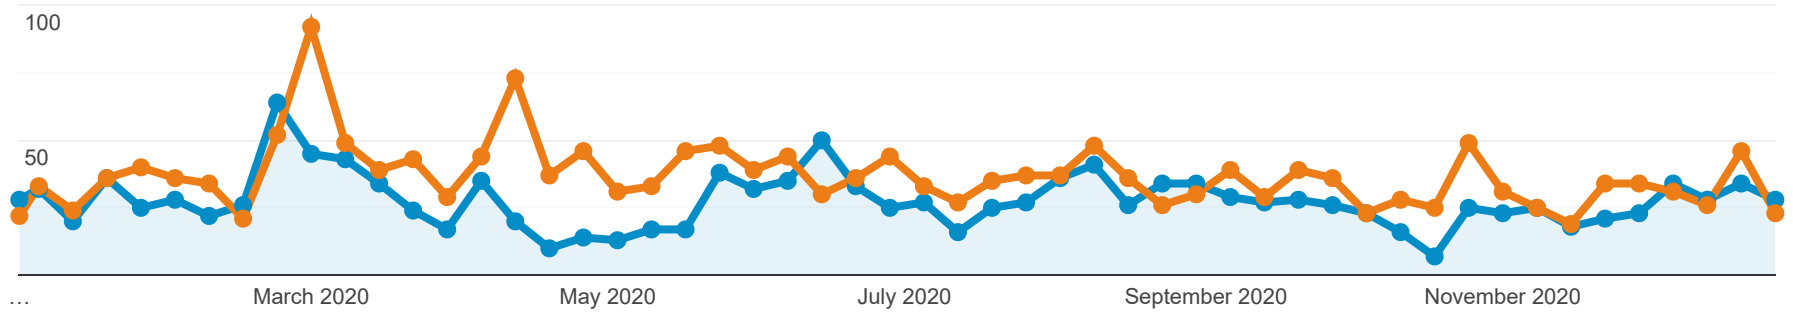

Calendar Statistics

SAVE

EXPORT

SHARE

EDIT

All Users
 -6.67% Users

Jan 1, 2020 - Dec 31, 2020
 Compare to: Jan 1, 2019 - Dec 31, 2019

 + Add Segment

Stats by Users **Stats by Pageviews**

Users vs. [Select a metric](#)

Day **Week** Month

Jan 1, 2020 - Dec 31, 2020: ● Users
 Jan 1, 2019 - Dec 31, 2019: ● Users

Primary Dimension: Page

Plot Rows Sort Type:

<input type="checkbox"/>	Page	Users
		11.70% 1,034 vs 1,171
<input type="checkbox"/>	1. /calendar	
	Jan 1, 2020 - Dec 31, 2020	1,034 (100.00%)
	Jan 1, 2019 - Dec 31, 2019	1,171 (100.00%)
	% Change	-11.70%