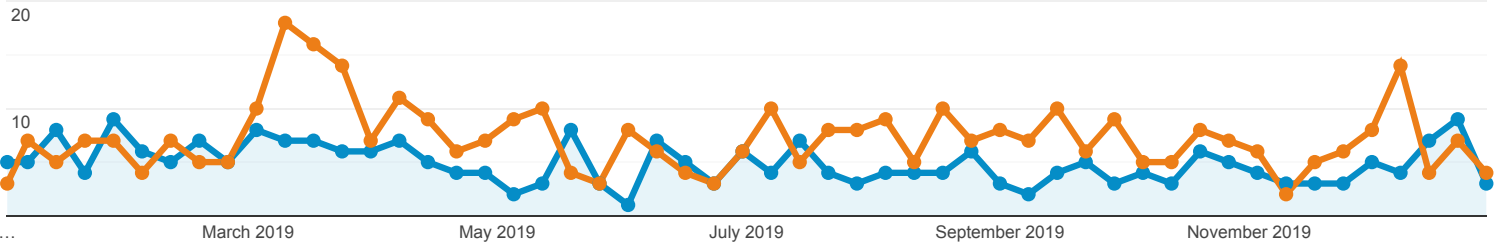

Homily Statistics

 All Users - Clean
-1.96% Users

Jan 1, 2019 - Dec 31, 2019
Compare to: Jan 1, 2018 - Dec 31, 2018

Stats by Users

Jan 1, 2019 - Dec 31, 2019: ● Users
Jan 1, 2018 - Dec 31, 2018: ● Users

Page	Users
All Users - Clean	50.83% ▼ 89 vs 181
1. /homily	
Jan 1, 2019 - Dec 31, 2019	89 (100.00%)
Jan 1, 2018 - Dec 31, 2018	132 (68.04%)
% Change	-32.58%
2. /homily?fbclid=IwAR0XogaWrB9v6lVrF9-JszDYVdOn6jXuoQHOFcJX0Fic7MLiktUhrTxnnRE	
Jan 1, 2019 - Dec 31, 2019	0 (0.00%)
Jan 1, 2018 - Dec 31, 2018	1 (0.52%)
% Change	-100.00%
3. /homily.html	
Jan 1, 2019 - Dec 31, 2019	0 (0.00%)
Jan 1, 2018 - Dec 31, 2018	61 (31.44%)
% Change	-100.00%