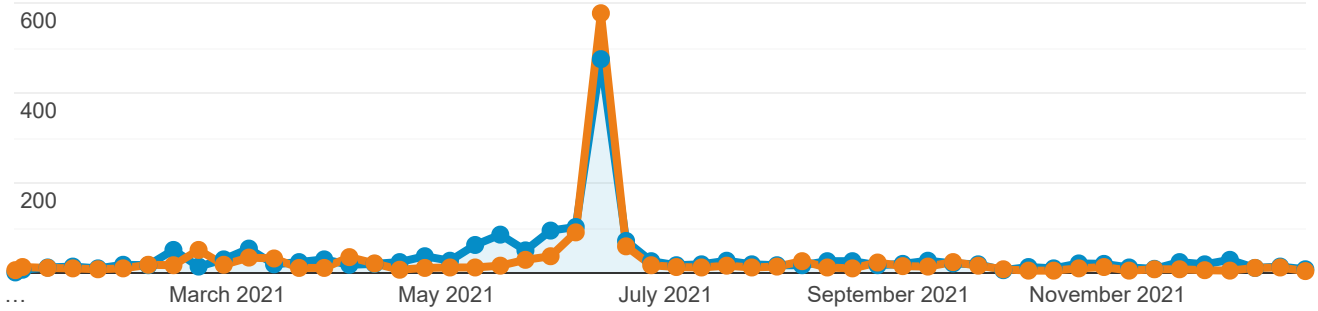

# Events Statistics

SAVE

EXPORT

SHARE

EDIT

All Users - Clean  
-4.78% Users

Jan 1, 2021 - Dec 31, 2021

Compare to: Jan 1, 2020 - Dec 31, 2020

+ Add Segment

Stats by Users

Stats by Pageviews

Users

vs. [Select a metric](#)

Day

Week

Month

Jan 1, 2021 - Dec 31, 2021: ● Users

Jan 1, 2020 - Dec 31, 2020: ● Users

Primary Dimension: Page

Plot Rows

Secondary dimension

advanced

Sort Type:

Default

<input type="checkbox"/>	Page	Users
	<b>All Users - Clean</b>	<b>27.90%</b> 1,733 vs 1,355
<input type="checkbox"/>	1. <a href="#">/events</a>	
	Jan 1, 2021 - Dec 31, 2021	<b>1,725 (99.42%)</b>
	Jan 1, 2020 - Dec 31, 2020	<b>1,350 (99.48%)</b>
	<b>% Change</b>	<b>27.78%</b>
<input type="checkbox"/>	2. <a href="#">/events?back=https://www.google.com/search?client=safari&amp;as_qdr=all&amp;as_occt=any&amp;saf e=active&amp;as_q=Hey+Siri+search+Saint+Marys+of+the+Woods+festival+at+Indian+Lake&amp;channel=aplab&amp;source=a-app1&amp;hl=en</a>	
	Jan 1, 2021 - Dec 31, 2021	<b>1 (0.06%)</b>
	Jan 1, 2020 - Dec 31, 2020	<b>0 (0.00%)</b>
	<b>% Change</b>	<b>∞%</b>